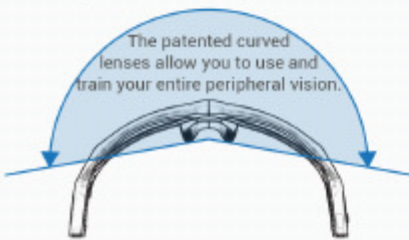

SENAPTEC STROBE

SENSORY TRAINING EYEWEAR

TRAIN THE CONNECTIONS BETWEEN AN INDIVIDUAL'S EYES, BRAIN, AND BODY.

THE LENSES FLICKER BETWEEN CLEAR AND OPAQUE, LIMITING VISUAL INFORMATION AND TRAINING THE INDIVIDUAL TO PROCESS THE WORLD MORE EFFICIENTLY.

INTEGRATE WITH EXISTING DRILLS

The Senaptec Strobe can be integrated with many existing ball drills, balance exercises, or agility drills. Train your senses and your body together!

FULL FIELD OF VIEW

The patented curved lenses allow you to use and train your entire peripheral vision.

ADJUSTABLE MODES AND DIFFICULTY

One or both lenses can be strobing and the strobe rate can be adjusted to provide the specificity of training for your exact needs.

BACKED BY SCIENCE

Studies demonstrate training with Senaptec Strobe improves athlete's visual skills and performance in sport. Visit our website for more information.

FEATURES

- ✓ Curved liquid crystal lenses with full opacity even in the outdoor sun
- ✓ Free mobile app to control and configure the Senaptec Strobe
- ✓ Easy to read OLED display to show level, mode, and battery status
- ✓ Easy to operate 2 buttons to adjust modes and difficulty level
- ✓ Customizable settings allow use for performance and rehabilitation
- ✓ Elastic strap to keep eyewear tight on head during movement
- ✓ Example drills included in the mobile app for various sports
- ✓ Rechargeable integrated battery with standard USB charger